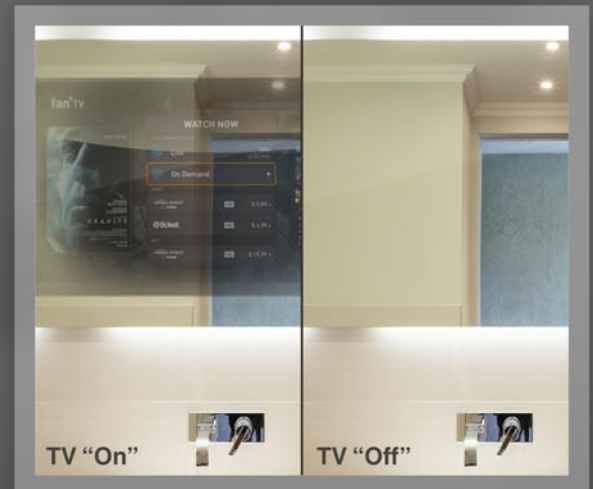

MirroView™ | Video Screen Off

Product	Nominal Glass Thickness		Glass Substrate	Visible² Transmittance (%)	Visible² Reflectance Coated Side (%)	Visible² Reflectance Glass Side (%)	Proper Glazing
	in.	mm					
Pilkington MirroView™	1/4	6	Clear	20	74	66	Mirror coating toward viewer-side

MirroView™ Only Available in 1/4"

glaztech.com