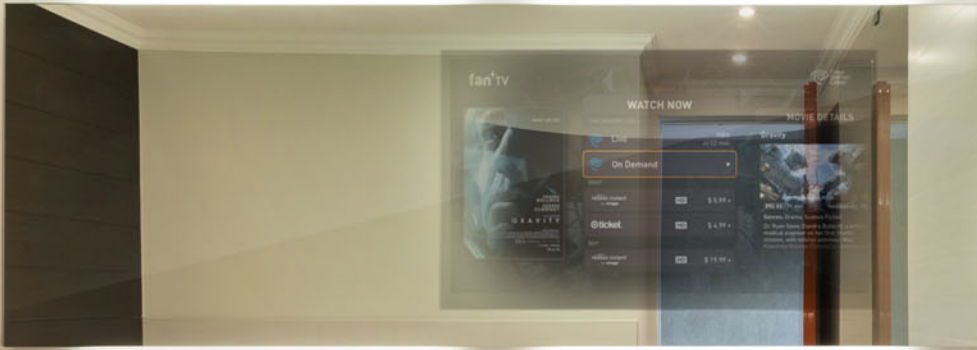

MirroView™ Screen Off (Left) | Screen On (Right)
Image Courtesy of Pilkington

MirroView™ | Video Screen On