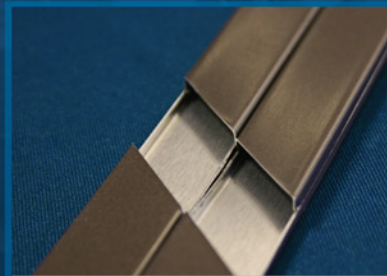

**COLONIAL MUNTIN GRIDS**

- Mill
- Bronze
- Champagne/Adobe Gray
- Tan / Almond
- White

Size Availability: • 9/16" x 3/16" • 5/8" x 3/16" • 3/4" x 3/16"

\*Diamond Shape Muntin Bar Available only in 5/8"

**ENHANCING PRECISION CAPABILITIES**