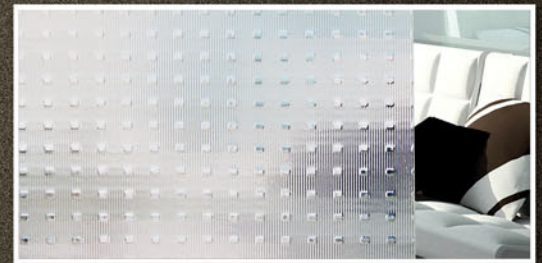

Applications

- Shower Doors
- Windows
- Entry Doors
- Cabinets
- Doors
- Entrance Systems
- Skylights
- Rails
- Table Tops
- Insulated Units

3/16" Delta Clear | View Different Simulations at glaztech.com

Millennium | Available in 3/8"

Millennium | Available in 3/8"

Millennium | Available in 3/8"

GLAZTECH.COM
24 HOUR ONLINE ACCESS

**New or Specialty Glass may vary at each Glaz-Tech location. Call your local office for availability.

AQUATEX | 3/16"

BUBBLE | 1/4"

CROSS REEDED | 3/16"

DELTA CLEAR | 3/16"

FLASH | 3/16" & 3/8"

FLEMISH | 3/16"

FLUTEX (TEXTURED) | 3/16"

GLACIER | 3/16"