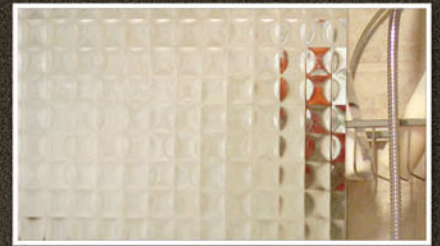

Millennium | Available in 3/8"

Millennium | Available in 3/8"

Millennium | Available in 3/8"

GLAZTECH.COM
24 HOUR ONLINE ACCESS

**New or Specialty Glass may vary at each Glaz-Tech location. Call your local office for availability.

AQUATEX | 3/16"

BUBBLE | 1/4"

CROSS REEDED | 3/16"

DELTA CLEAR | 3/16"

FLASH | 3/16" & 3/8"

FLEMISH | 3/16"

FLUTEX (TEXTURED) | 3/16"

GLACIER | 3/16"

GLUE CHIP | 1/8", 5/32" & 3/16"

INDUSTREX | 3/16"

MILLENNIUM | 3/8"

KRYSTAL STORM | 1/4"

OBSCURE | 1/8", 3/16" & 3/8"

RAIN | 3/16" & 3/8"

REEDED | 3/16"

SATIN ETCH | 1/8", 3/16", 1/4", 3/8", 1/2"