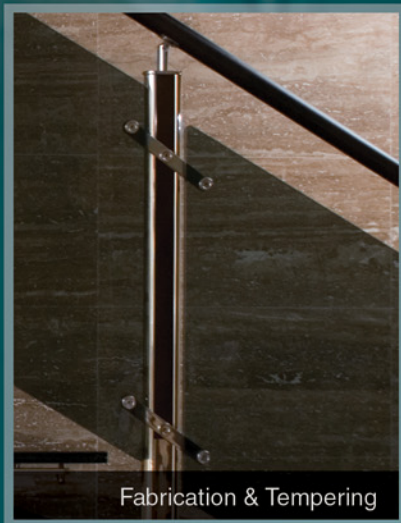

HIGH LIGHT TRANSMISSION & OPTICAL CLARITY

GLAZTECH.COM

24 HOUR ONLINE ACCESS

MORE THAN AESTHETICS

Although aesthetically beautiful in clarity, Glaz-Tech Industries pushes the limit in the proper function and performance of glass applications. A combination of visual complexion, durability and performance proficiency meets or exceeds today's performance standards. Clear or custom fabricated glass, GTI is the ideal choice for a wide range of applications.