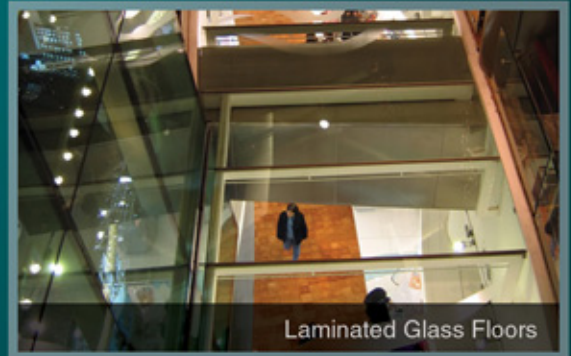

YOUR PARTNER IN INNOVATIVE GLASS

Interested in a low-emissivity coating that will let more light in without the heat gain? Concerned about your investment and would like to upgrade your security applications? Or how about a shower enclosure designed to fit your needs? Glaz-Tech Industries and its innovative capabilities can meet those ideas and much more. GTI is a leader in flat glass distribution and developer in solutions for residential and commercial applications. If you're looking for a single-lite or need a specifically designed insulated unit, Glaz-Tech Industries is your answer.