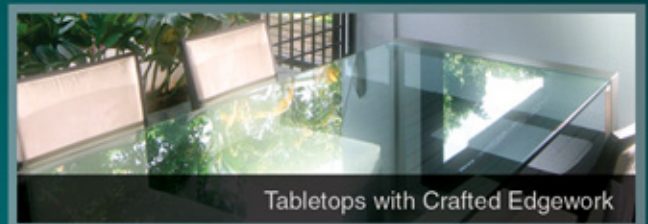

HIGH LIGHT TRANSMISSION & OPTICAL CLARITY

GLAZTECH.COM

24 HOUR ONLINE ACCESS

MORE THAN AESTHETICS

Although aesthetically beautiful in clarity, Glaz-Tech Industries pushes the limit in the proper function and performance of glass applications. A combination of visual complexion, durability and performance proficiency meets or exceeds today's performance standards. Clear or custom fabricated glass, GTI is the ideal choice for a wide range of applications.