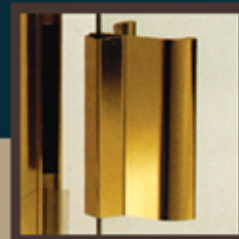

Offering Designer Flexibility for Customer Satisfaction

Glaz-Tech's advanced design and technology has produced shower enclosures that function smoothly and reflect a greater sense of modern style. Glaz-Tech offers several combinations of glass and hardware that fit seamlessly into your bath room's design parameters. To personalize it further, inquire about the variety of textured pattern glass and complete hardware sets for frameless heavy glass and framed and semi-frameless enclosures.

GTI™ DESIGN THROUGH GLASS™

Locations

Tucson, AZ - 520.629.0268

Phoenix, AZ - 602.272.1544

El Paso, TX - 575.589.4970

Albuquerque, NM - 505.831.6224

Salt Lake City, UT - 801.467.3136

Denver, CO - 303.399.8587

GLAZTECH.COM
24 HOUR ONLINE ACCESS