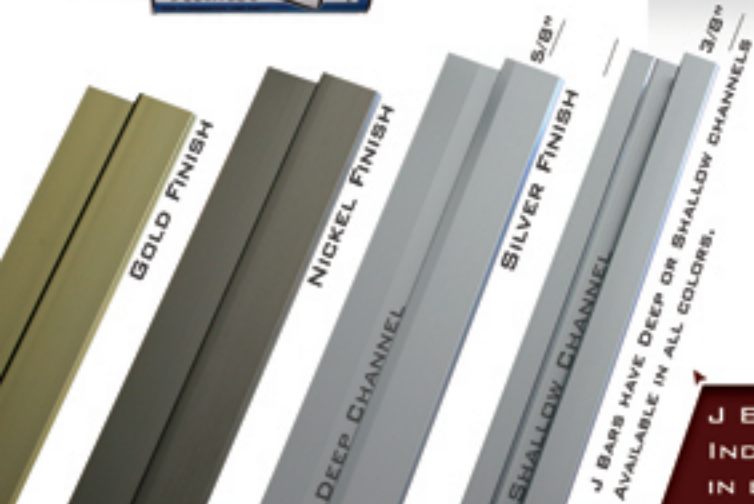

FIND MORE AT
GLAZTECH.COM

DESIGN THROUGH GLASS

SIZE AVAILABILITY

- 2" x 100"
- 2" x 120"
- 2" x 144"
- 3" x 100"
- 3" x 120"
- 3" x 144"
- 4" x 100"
- 4" x 120"
- 4" x 144"

ALL BEVELED MIRROR STRIPS
 HAVE A 1/2" BEVEL

STRIPS SOLD INDIVIDUALLY
 OR IN CRATES OF 50.

**SPECIAL DISCOUNT
 ON CRATES**

ACCESSORIES

PALMER MIRRO-MASTIC
 MIRRO-MASTIC IS FORMULATED FOR
 ADHERING PLATE GLASS MIRROR AND
 ACRYLIC TO VARIOUS SUBSTRATES.