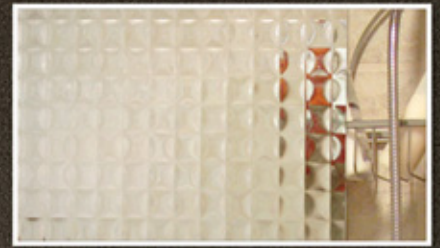

Millennium | Available in 3/8"

Millennium | Available in 3/8"

Millennium | Available in 3/8"

GLAZTECH.COM
24 HOUR ONLINE ACCESS

**New or Specialty Glass may vary at each Glaz-Tech location. Call your local office for availability.

AQUATEX | 3/16"

BUBBLE | 1/4"

CROSS REEDED | 3/16"

DELTA CLEAR | 3/16"

FLASH | 3/16" & 3/8"

FLEMISH | 3/16"

FLUTEX (TEXTURED) | 3/16"

GLACIER | 3/16"

GLUE CHIP | 1/8", 5/32" & 3/16"

INDUSTREX | 3/16"

MILLENNIUM | 3/8"

KRYSTAL STORM | 1/4"

OBSCURE | 1/8", 3/16" & 3/8"

RAIN | 3/16" & 3/8"

REEDED | 3/16"

SATIN ETCH | 1/8", 3/16", 1/4", 3/8", 1/2"