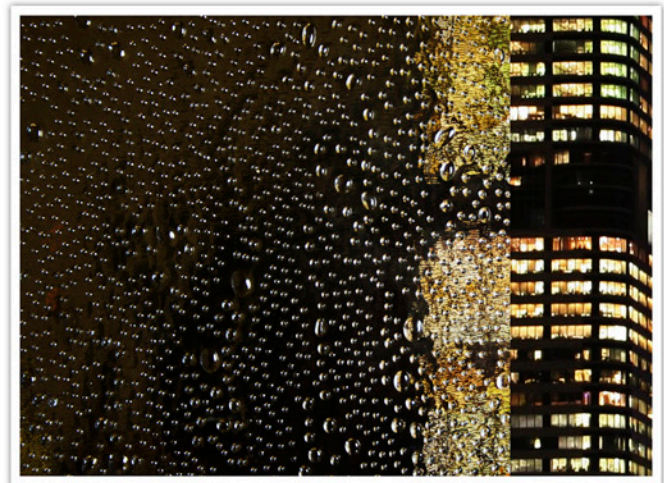

## **SPECIALTY GLASS - BUBBLE**

Glaz-Tech Industries provides a variety of unique textured glass. Glaz-Tech has the distinction of having textures that create more pleasant atmospheres for any commercial or residential application. These textures provide an important versatility in uses and applications. Whether it is used as a primary element or used to highlight other architectural features, designers and architects alike share the freedom to create translucent works of art for numerous applications.

Please call your local GTI facility for availability.

Size Availability

· 72" x 84"

Thickness Availability

· 1/4" 6mm

**GLAZTECH.COM**

24 HOUR ONLINE ACCESS 