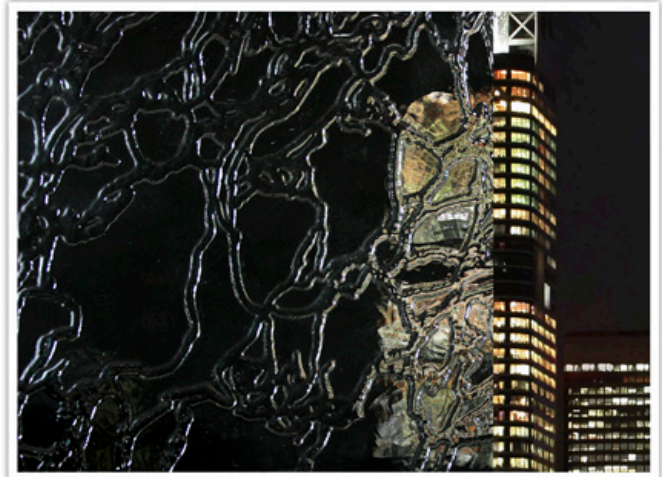

Thickness Availability
· 5/32" 4mm

GLAZTECH.COM

24 HOUR ONLINE ACCESS