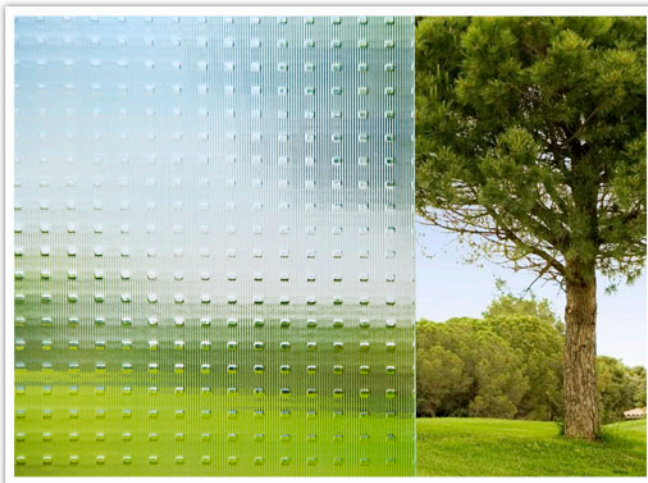

Thickness Availability
· 3/8" 10.5mm

GLAZTECH.COM

24 HOUR ONLINE ACCESS