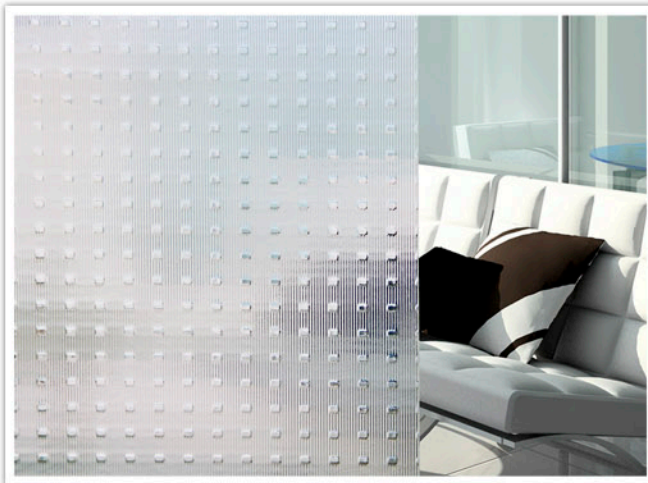

Thickness Availability
· 3/8" 10.5mm

GLAZTECH.COM

24 HOUR ONLINE ACCESS