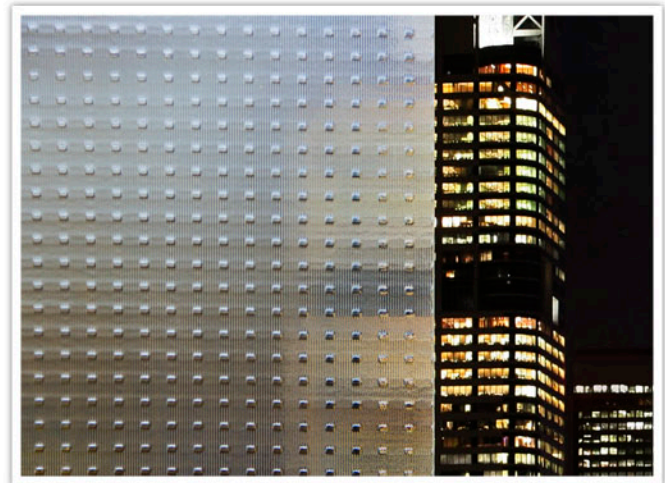

Thickness Availability
· 3/8" 10.5mm

GLAZTECH.COM

24 HOUR ONLINE ACCESS