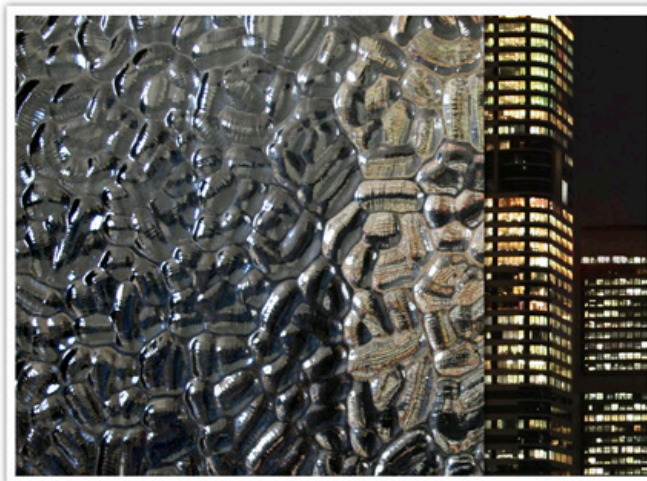

Thickness Availability
· 3/16" 5mm

GLAZTECH.COM

24 HOUR ONLINE ACCESS