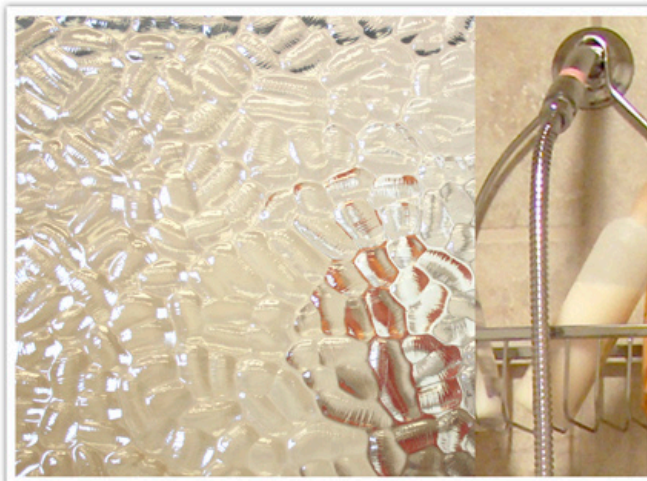

Thickness Availability
· 3/16" 5mm

GLAZTECH.COM

24 HOUR ONLINE ACCESS