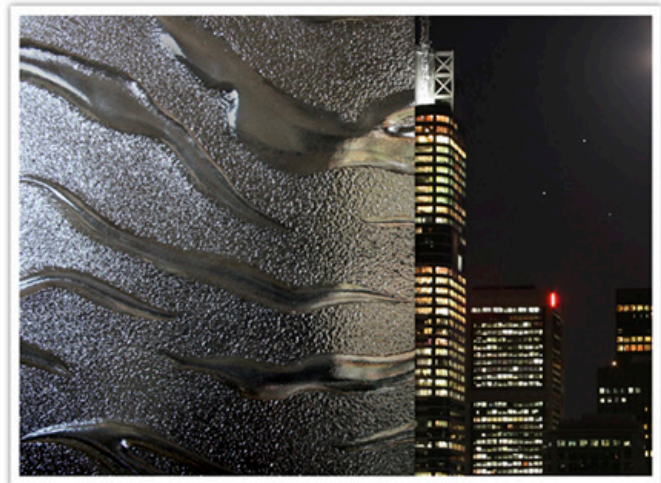

Thickness Availability

- 3/16" 5mm
- 3/8" 10.5mm

GLAZTECH.COM
24 HOUR ONLINE ACCESS