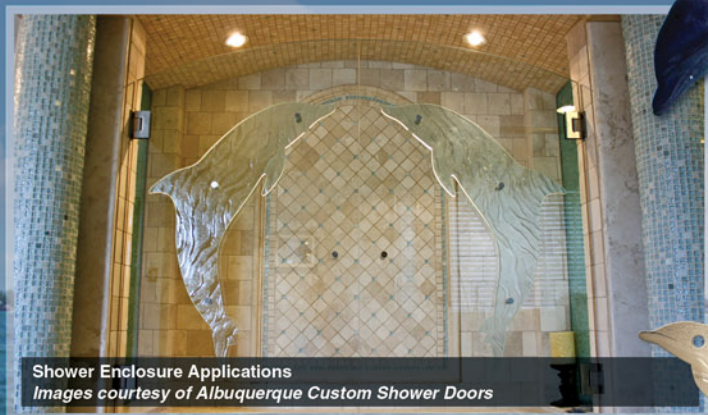

A CUSTOMIZED LOOK WITH NEW DIMENSIONS

Flat glass has one very obvious feature, it is flat. You can add texture to your glass, but you have seen them all and they all look generic. With Glaz-Tech Industries' new *Infinite Dimensions*, you can add life to an otherwise dull partition, or glass entrance or shower door. Using simple stand-offs, Glaz-Tech will provide your basic project with that extra dimension, giving new life to an old system.

With Infinite Dimensions you can update the look of your existing shower doors by adding a unique design to the handle. You can also change out a panel and update it with our growing catalogue of specialty shapes, or even let us custom-design one for you.

ADD
LIFE
WITH NEW
DIMENSIONS

Shower Enclosure Applications
Images courtesy of Albuquerque Custom Shower Doors