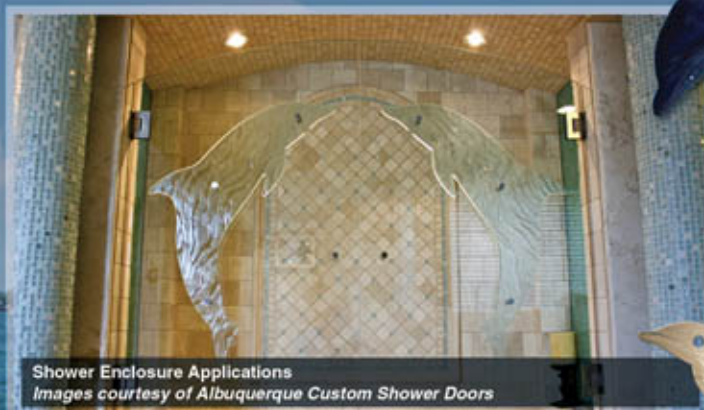

A CUSTOMIZED LOOK WITH NEW DIMENSIONS

Flat glass has one very obvious feature, it is flat. You can add texture to your glass, but you have seen them all and they all look generic. With Glaz-Tech Industries' new *Infinite Dimensions*, you can add life to an otherwise dull partition, or glass entrance or shower door. Using simple stand-offs, Glaz-Tech will provide your basic project with that extra dimension, giving new life to an old system.

With Infinite Dimensions you can update the look of your existing shower doors by adding a unique design to the handle. You can also change out a panel and update it with our growing catalogue of specialty shapes, or even let us custom-design one for you.

ADD
LIFE
WITH NEW
DIMENSIONS

Shower Enclosure Applications
Images courtesy of Albuquerque Custom Shower Doors