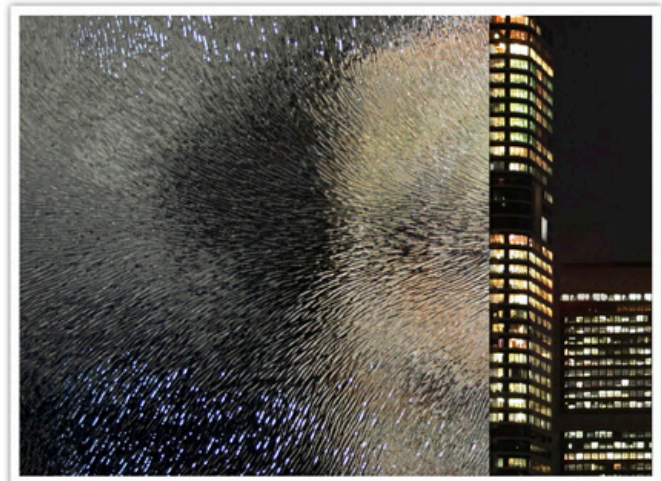

Thickness Availability
· 3/16" 5mm

GLAZTECH.COM

24 HOUR ONLINE ACCESS