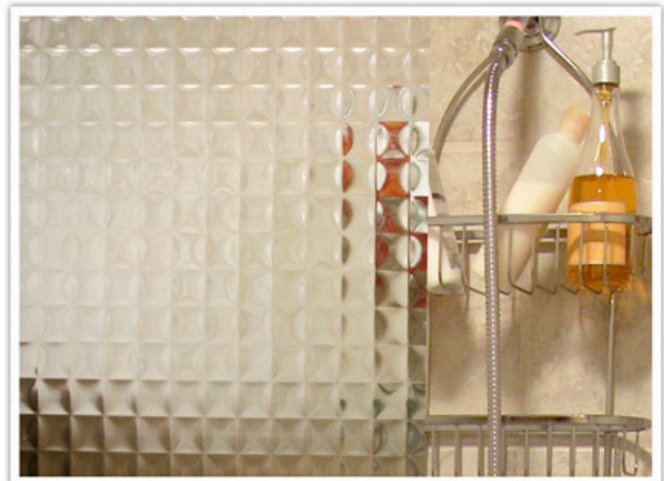

Thickness Availability
· 5/32" 4mm

GLAZTECH.COM

24 HOUR ONLINE ACCESS