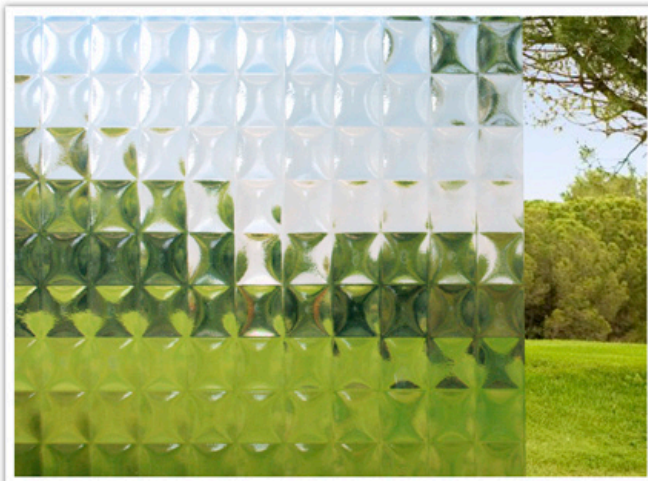

Thickness Availability
· 5/32" 4mm

GLAZTECH.COM

24 HOUR ONLINE ACCESS