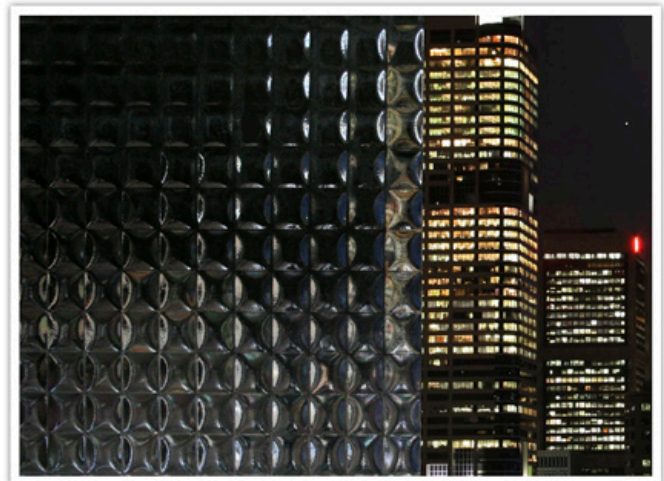

Thickness Availability
· 5/32" 4mm

GLAZTECH.COM

24 HOUR ONLINE ACCESS