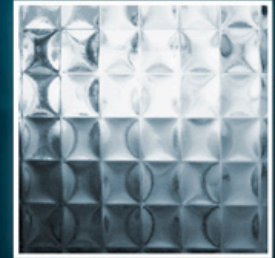

SPECIALTY GLASS - CROSS REEDED

Glaz-Tech Industries provides a variety of unique textured glass. Glaz-Tech has the distinction of having textures that create more pleasant atmospheres for any commercial or residential application. These textures provide an important versatility in uses and applications. Whether it is used as a primary element or used to highlight other architectural features, designers and architects alike share the freedom to create translucent works of art for numerous applications.

Please call your local GTI facility for availability.

Thickness Availability
· 5/32" 4mm

GLAZTECH.COM

24 HOUR ONLINE ACCESS