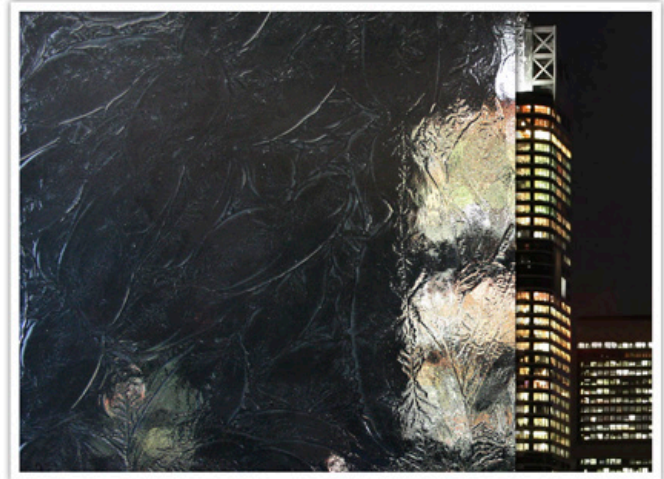

Thickness Availability

- 1/8" 3.2mm
- 1/4" 6mm
- 3/16" 5mm

GLAZTECH.COM

24 HOUR ONLINE ACCESS