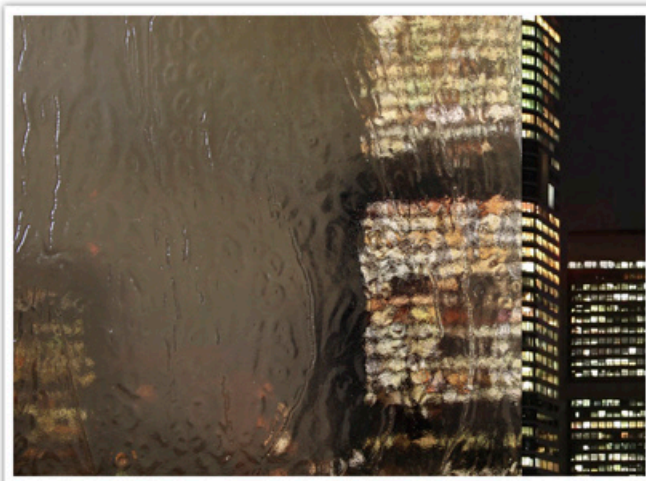

Thickness Availability

- 1/4" 6mm
- 3/8" 10.5mm

GLAZTECH.COM

24 HOUR ONLINE ACCESS