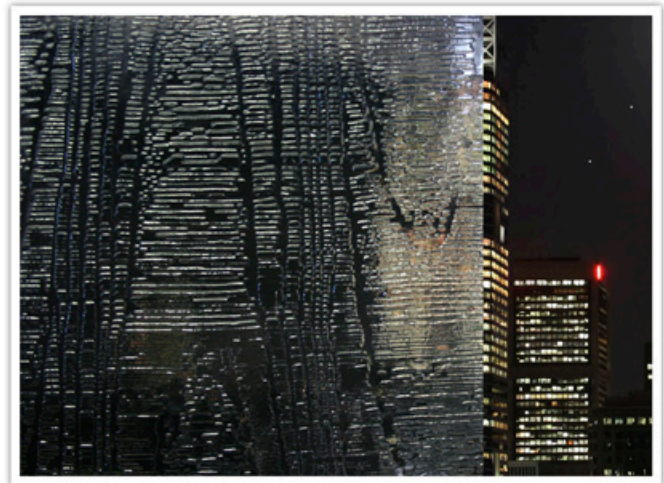

Thickness Availability
· 3/8" 10.5mm

GLAZTECH.COM
24 HOUR ONLINE ACCESS