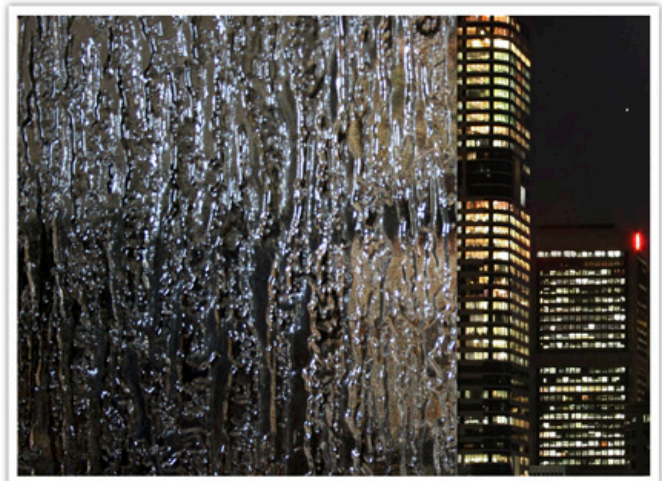

Thickness Availability

- 5/32" 4mm
- 3/16" 5mm
- 1/4" 6mm
- 3/8" 10.5mm

GLAZTECH.COM

24 HOUR ONLINE ACCESS